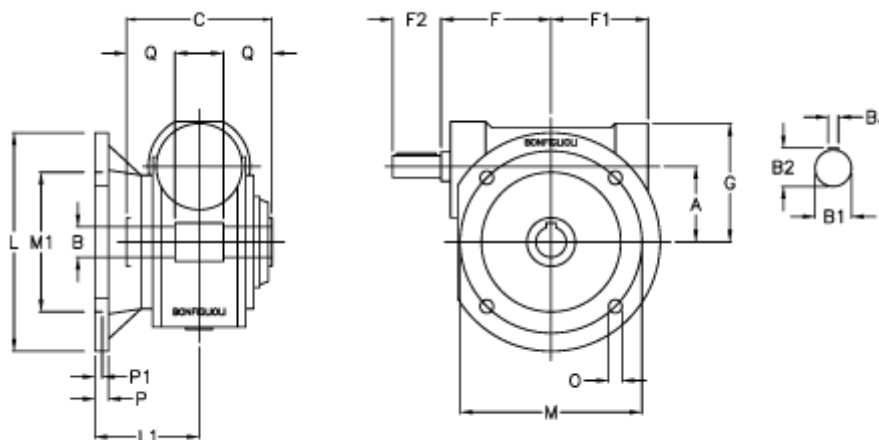

Article number: 3901150007500

Description: Worm gear with solid input shaft  
VF 150FC-7-HS

## Measures

a	= 150.0	F1	= 179	P	= 22
B	= 50	F2	= 65	P1	= 13
B1	= 35	g	= 218	Q	= 55.0
B2	= 38	L	= 350		
B3	= 10	L1	= 145.5		
C	= 175	m	= 290		
Description	= VF 150FC-xx-HS	M1	= 200		
F	= 185.0	O	= 18		